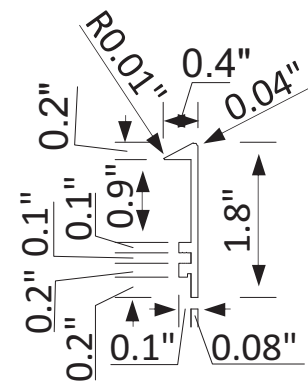

INSTALLATION SPECIFICATION

Model No.:	803224-MIR-BB
Finish:	Brushed black
Mount type:	Wall-mounted
Orientation:	Vertical
Material:	Aluminum
Storage included:	No
Overall size:	24.0"W x 36.0"D x 1.8"H
Net weight:	17.7 lbs
Lens material:	5mm lens

Mutriku 24"

Bathroom Mirror

All measurements are approximate. Measurements may vary +/- 1/2

Aluminum section