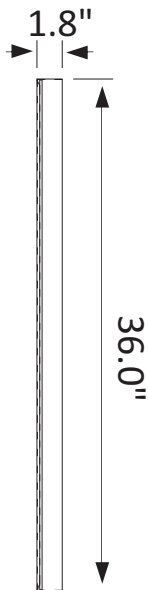

INSTALLATION SPECIFICATION

Model No.:	803224-MIR-BB
Finish:	Brushed black
Mount type:	Wall-mounted
Orientation:	Vertical
Material:	Aluminum
Storage included:	No
Overall size:	24.0"W x 36.0"D x 1.8"H
Net weight:	17.7 lbs
Lens material:	5mm lens

Mutriku 24"

Bathroom Mirror

All measurements are approximate. Measurements may vary +/- 1/2

Aluminum section