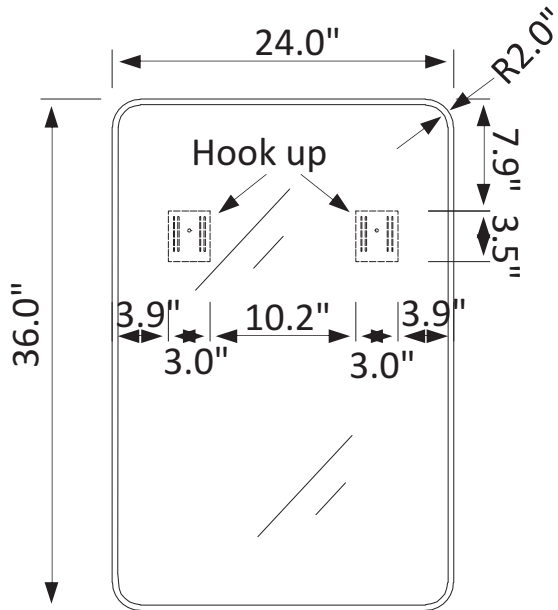

INSTALLATION SPECIFICATION

Model No.:	803224-MIR-BB
Finish:	Brushed black
Mount type:	Wall-mounted
Orientation:	Vertical
Material:	Aluminum
Storage included:	No
Overall size:	24.0"W x 36.0"D x 1.8"H
Net weight:	17.7 lbs
Lens material:	5mm lens

Mutriku 24"

Bathroom Mirror

All measurements are approximate. Measurements may vary +/- 1/2

Aluminum section